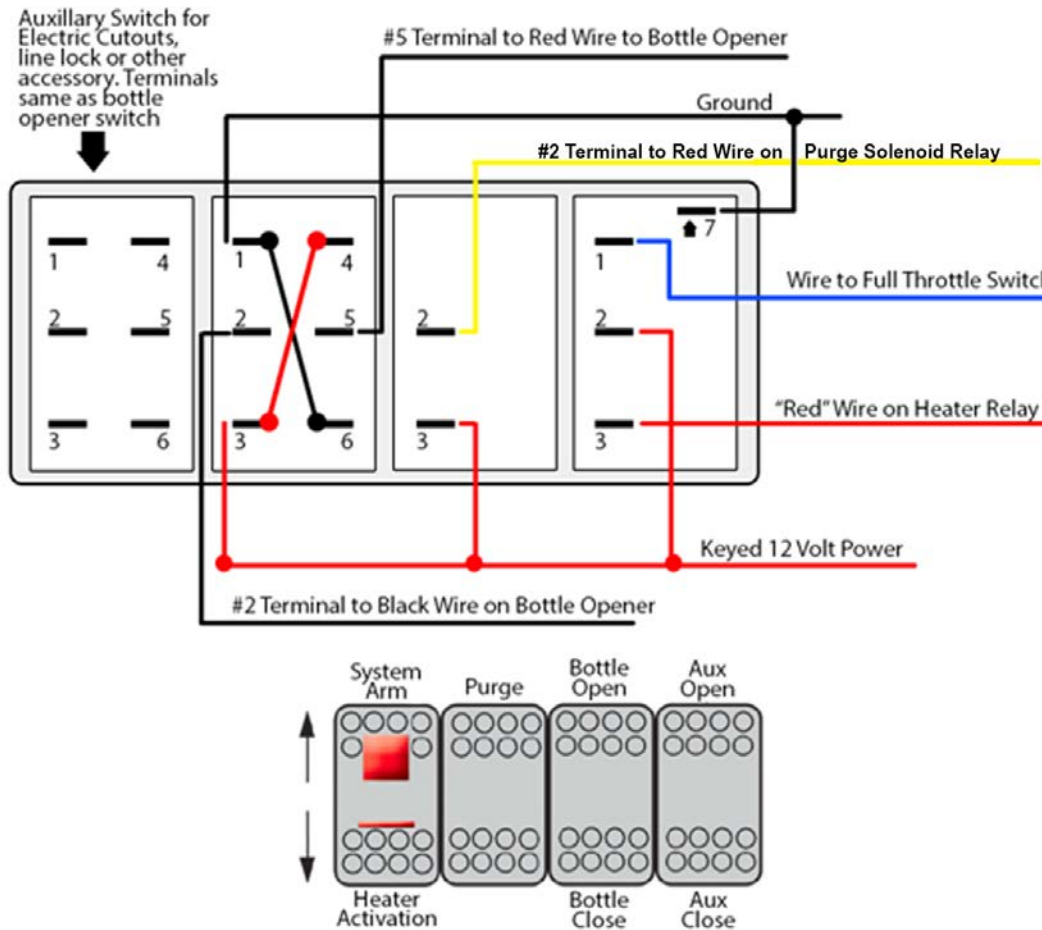

# 1998-2002 Camaro/Trans Am CONSOLE SWITCH PANEL

Part # 00-11001

## INSTALLATION INSTRUCTIONS

The switch panel consists of:

- 1-arming switch module and bottle heater switch module
- 1-purge momentary “on” switch module
- 1-remote bottle opener “on-off-on” switch module
- 1-Auxillary “on-off-on” switch module
- 18 female spade terminals, 2 Yellow Ring Terminals, 1 Blue Ring Terminal, 5 Red Butt terminals

Following the diagram below, connect each switch as shown. Test each circuit to insure proper function before the switch panel is permanently installed. The switch panel will mount in the front of the center console.